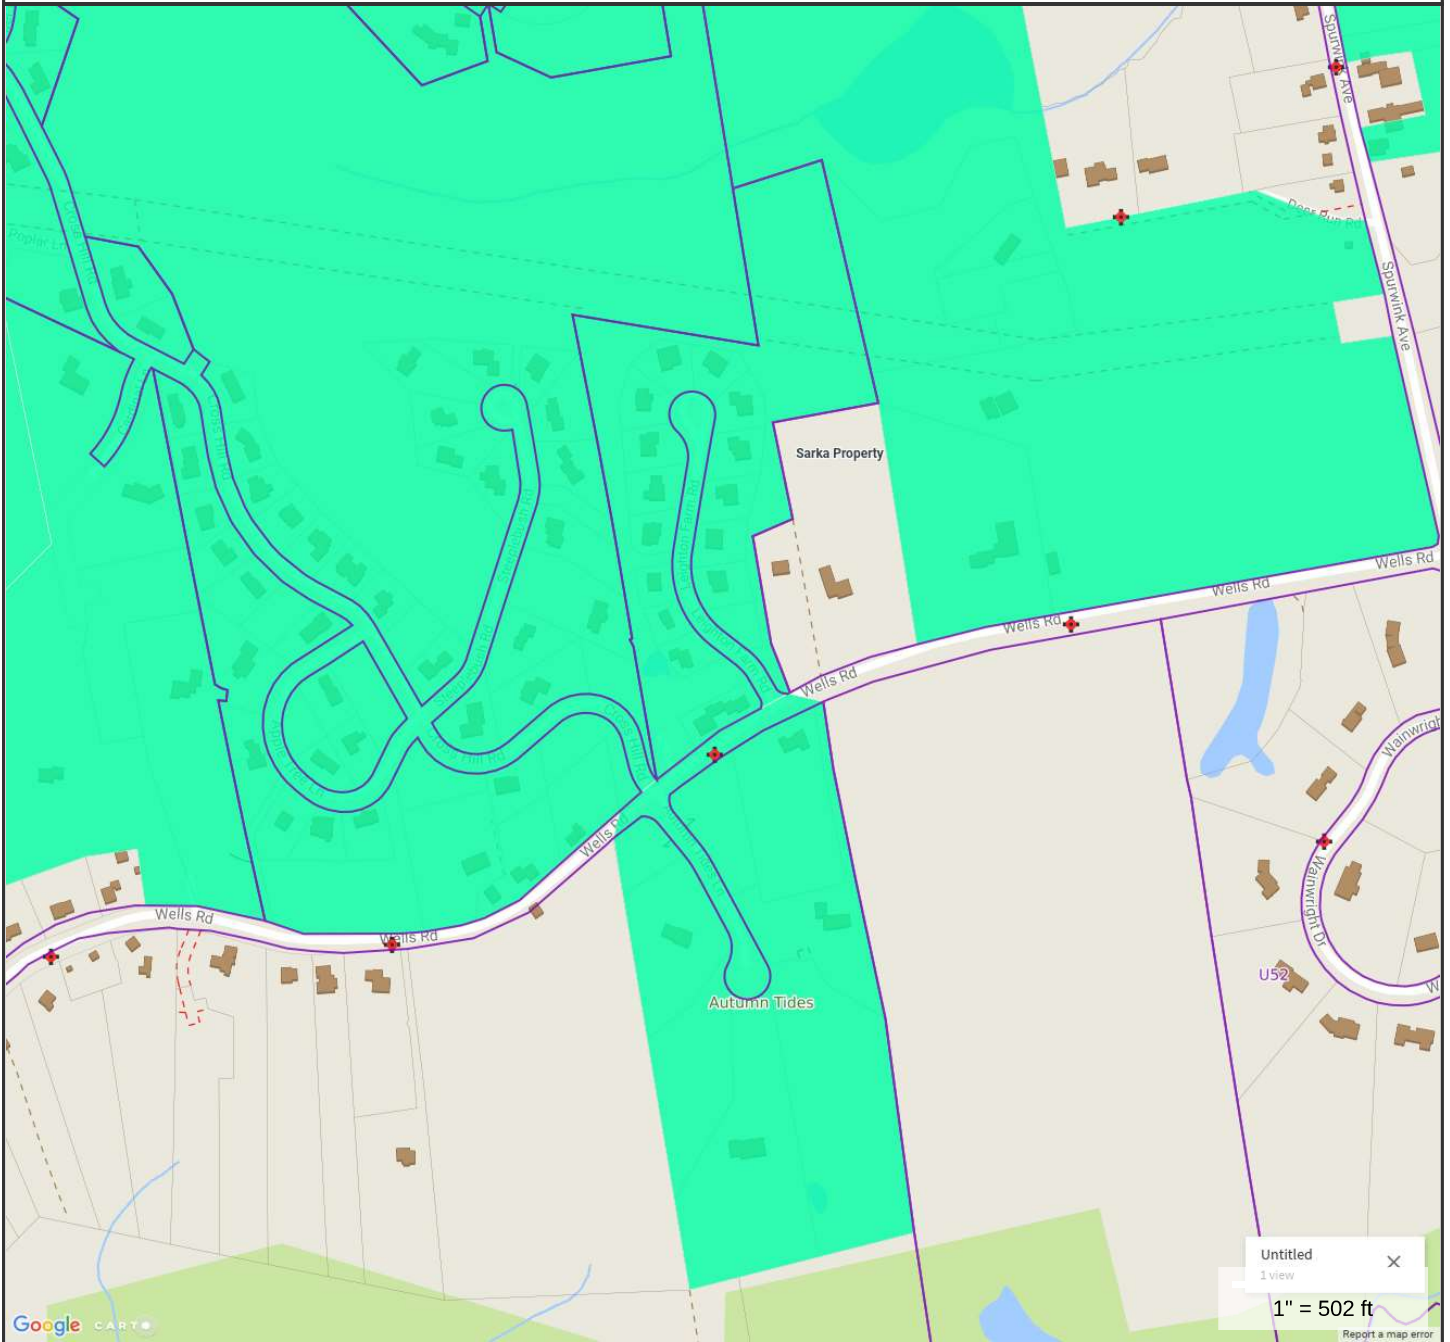

Sewer Service Extension Request, Sewer Service Area is shaded green

**MAP FOR REFERENCE ONLY
NOT A LEGAL DOCUMENT**

Town of Cape Elizabeth, ME makes no claims and no warranties, expressed or implied, concerning the validity or accuracy of the GIS data presented on this map.

Parcels updated 4/1/2016
Properties updated 4/1/2016

Map Theme Legends

Utilities

Hydrants

Sewer Service Areas

Town of Cape Elizabeth

Index Map

INDEX MAP